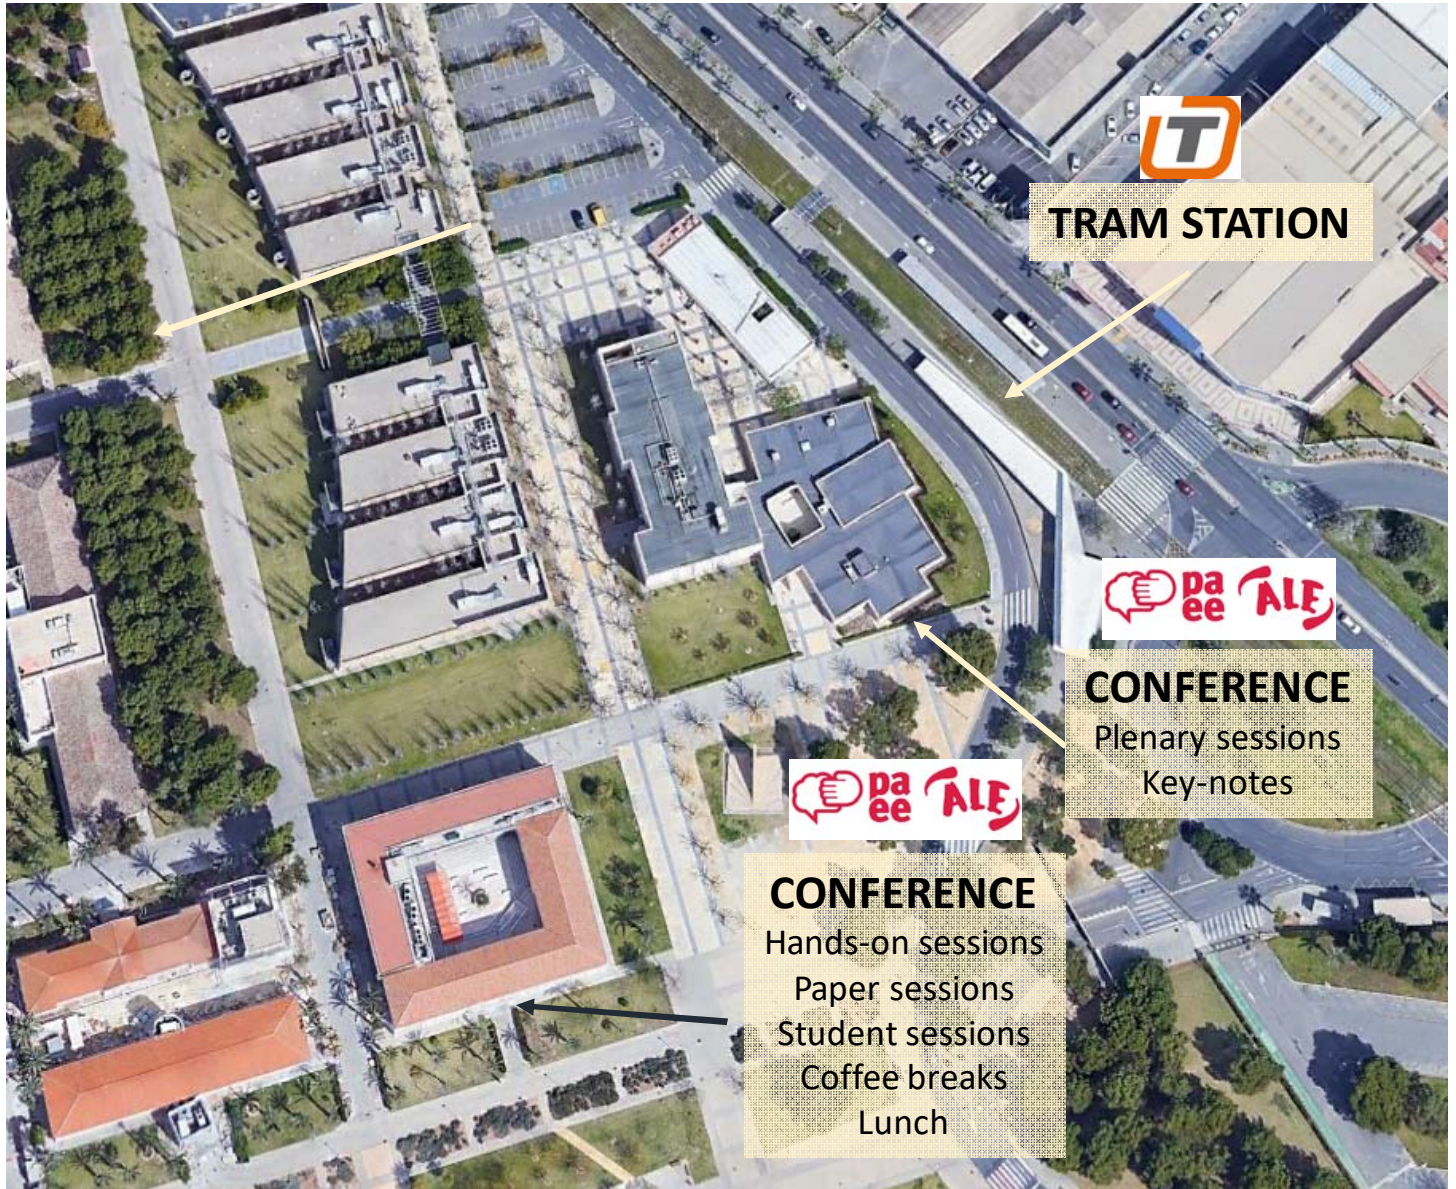

## TRAIN AND TRAM STATIONS

## CONFERENCE AREA

Location of Tram L2 station 'Universidad', accommodation 'Villa Universitaria' and conference venue.

Planting the seed: Promoting engineers with global awareness  
6 - 8 July 2022, Alicante (Spain)

## CONFERENCE AREA

Conference venue:

- 1.- Polytechnic school assembly hall: plenary and key-note sessions.
- 2.- Multipurpose building (ground floor): Hands-on, paper and student sessions.
- 3.- Multipurpose building (inner courtyard): Coffee breaks, lunch.